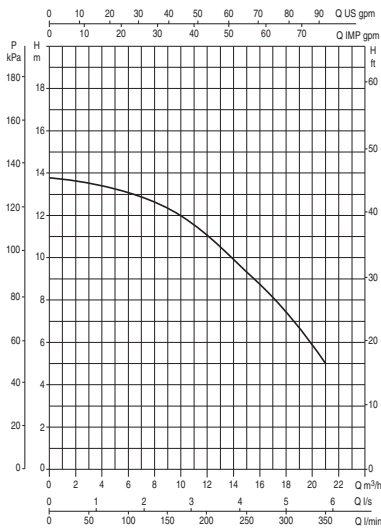

EUROSWIM

SWIMMING POOL CENTRIFUGAL PUMPS

EUROSWIM 50

EUROSWIM 75

EUROSWIM 100

EUROSWIM 150

EUROSWIM 200

EUROSWIM 300