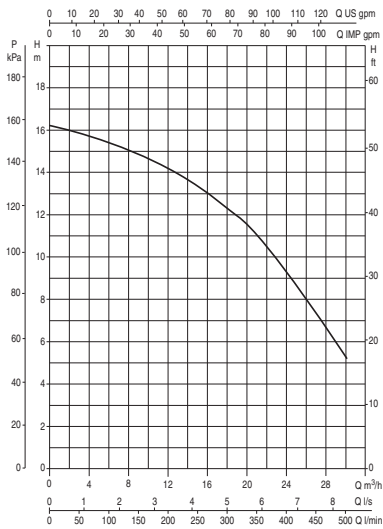

EUROSWIM

SWIMMING POOL CENTRIFUGAL PUMPS

EUROSWIM 50

EUROSWIM 75

EUROSWIM 100

EUROSWIM 150

EUROSWIM 200

EUROSWIM 300