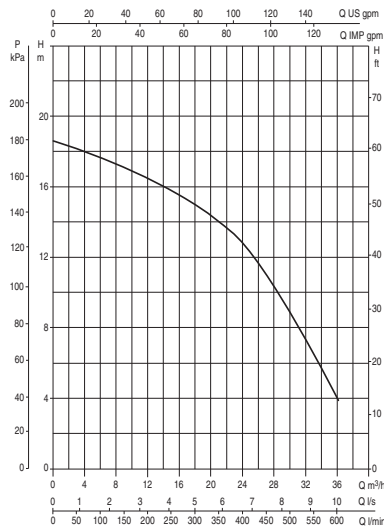

EUROSWIM

SWIMMING POOL CENTRIFUGAL PUMPS

EUROSWIM 50

EUROSWIM 75

EUROSWIM 100

EUROSWIM 150

EUROSWIM 200

EUROSWIM 300