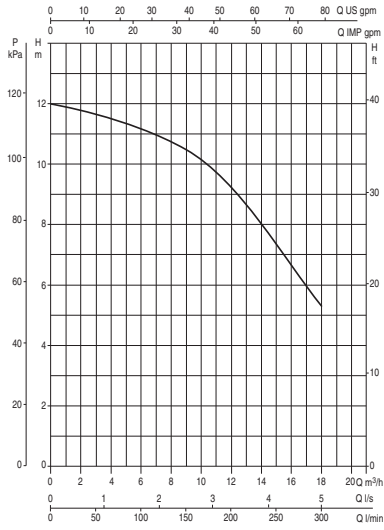

EUROSWIM

SWIMMING POOL CENTRIFUGAL PUMPS

EUROSWIM 50

EUROSWIM 75

EUROSWIM 100

EUROSWIM 150

EUROSWIM 200

EUROSWIM 300