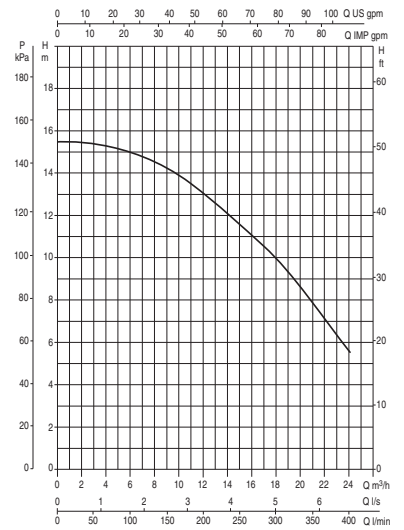

EUROSWIM

SWIMMING POOL CENTRIFUGAL PUMPS

EUROSWIM 50

EUROSWIM 75

EUROSWIM 100

EUROSWIM 150

EUROSWIM 200

EUROSWIM 300