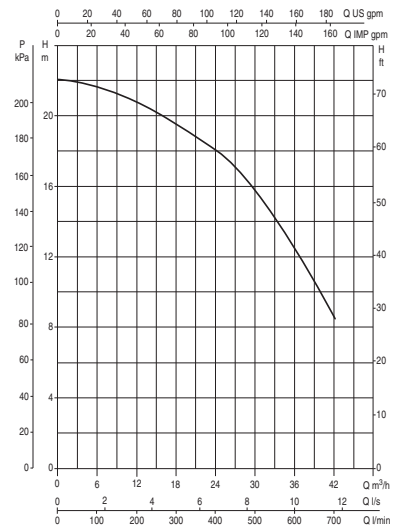

EUROSWIM

SWIMMING POOL CENTRIFUGAL PUMPS

EUROSWIM 50

EUROSWIM 75

EUROSWIM 100

EUROSWIM 150

EUROSWIM 200

EUROSWIM 300