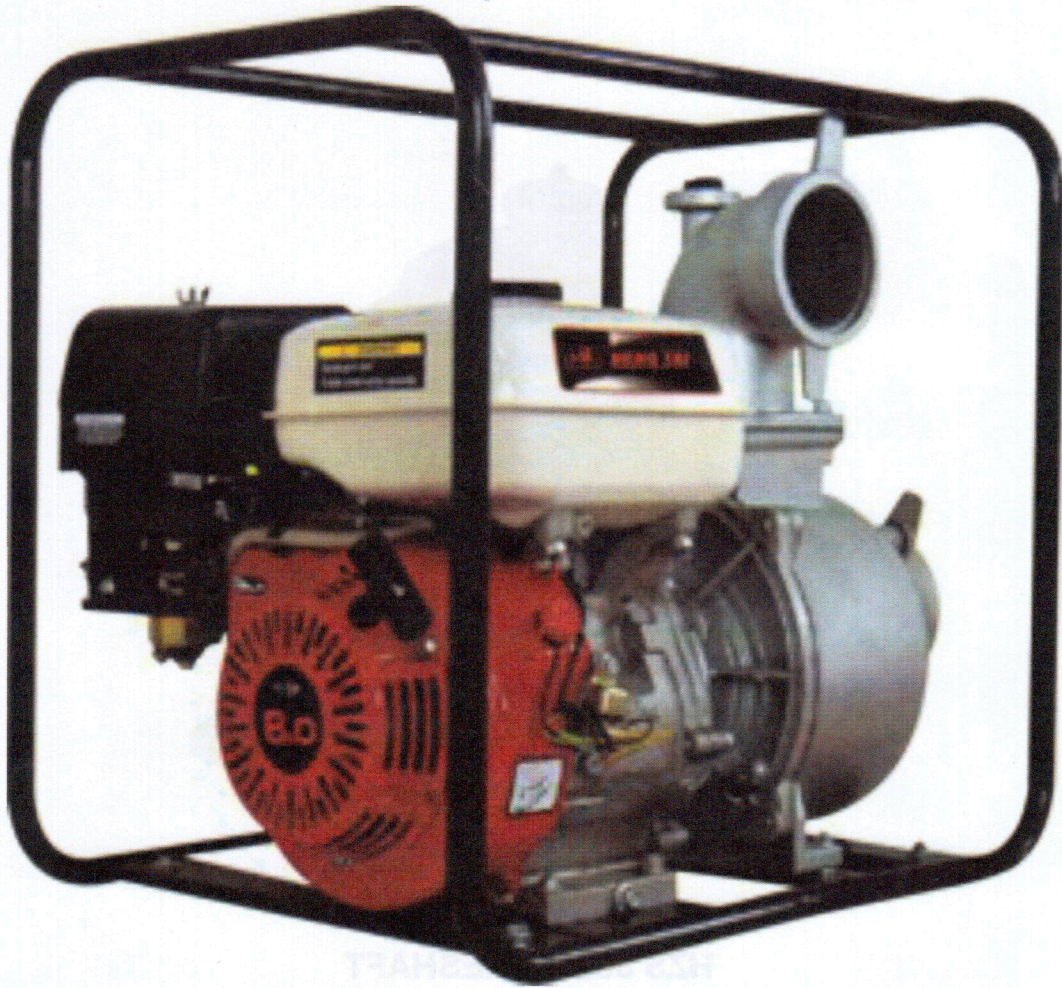

HT WP20 & 30X

PETROL GENERATOR PUMP

WP30 & 20X PERFORMANCE CURVE