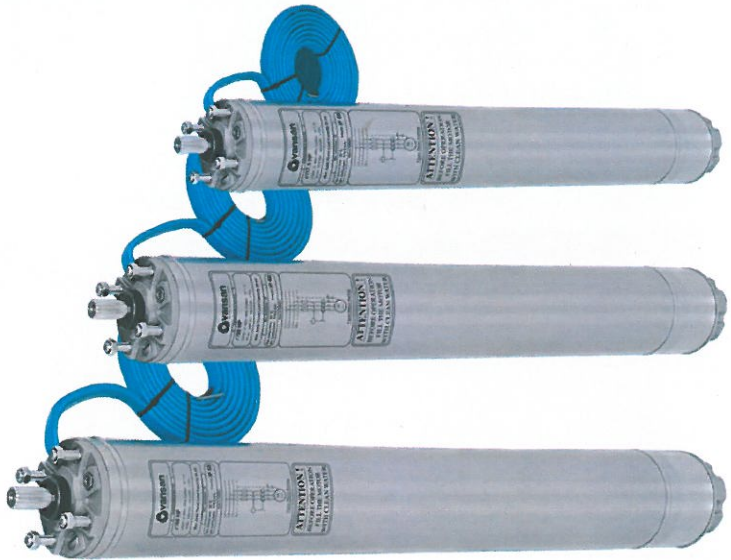

Submersible motors - 6-10"

6-inch submersible motors

Cast Iron motors 400V

5.5kW
7.5kW
9.3kW
11kW
13kW
15kW
18.5kW
22kW
30kW
37kW

OIL FILLED

5.5kW
7.5kW
9.3kW
11kW
13kW
15kW
18.5kW
22kW
30kW
37kW
45kW

WATER FILLED

Stainless steel motors 400V

5.5kW
7.5kW
9.3kW
11kW
13kW
15kW
18.5kW
22kW
30kW
37kW
45kW

WATER FILLED

Stainless steel motors 525V

5.5kW
7.5kW
9.3kW
11kW
13kW
15kW
18.5kW
22kW
30kW
37kW
45kW

WATER FILLED